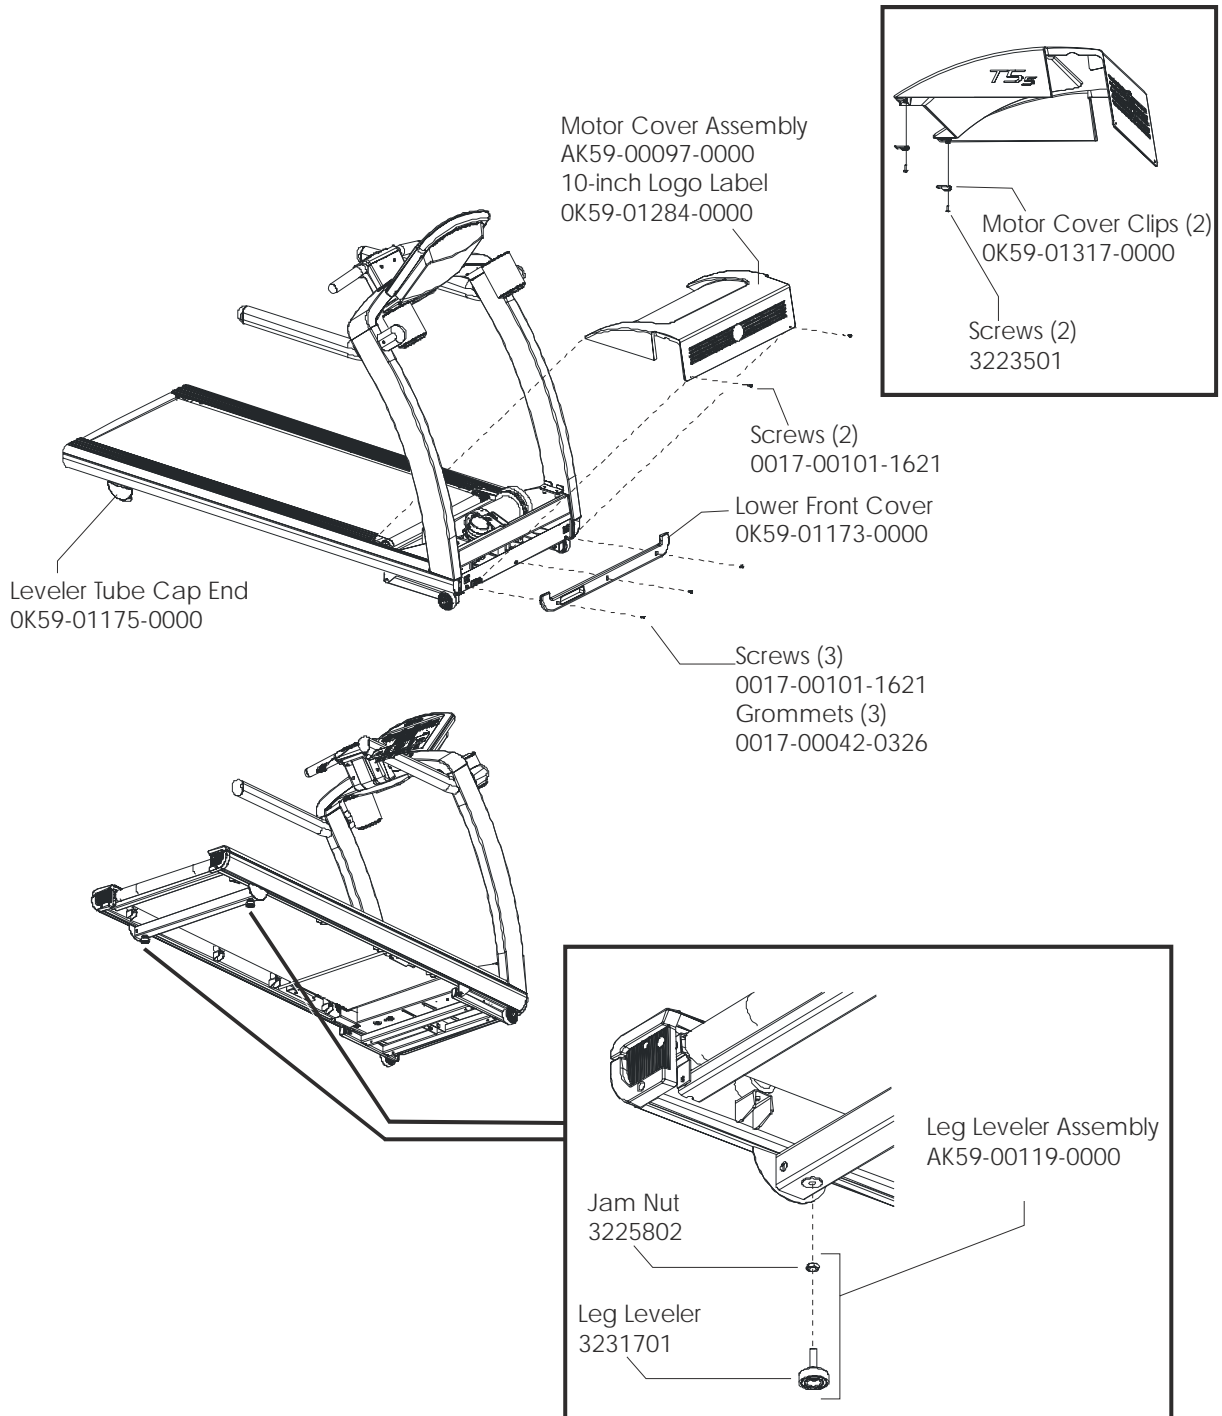

Belt, Deck, and Rear Roller 6

Uprights, Handrails, and Cupholders 7

Ergo Bar 8

Motor Cover, Front End Cap, and Leg Levelers 9

Lift Frame and Lift Motor 10

Motor Controller Assembly 11

Drive Motor Assembly 12

Language	Part Nos.	
	Console Assembly	Overlay/Bezel Assembly
ENG/ENG	AK59-00072-0100	AK59-00116-0000
GER/MET	AK59-00072-0102	AK59-00117-0000

T5-5 TREADMILL
Uprights, Handrails, and Cup Holders

T55-0XXX-01

Motor Cover, Front End Cap, and Leg Levelers

Lift Frame and Lift Motor

Motor Controller Kit
Domestic
AK59-00112-0000
International
AK59-00113-0000

T5-5 TREADMILL
Block Diagram - Low Voltage

T55-0XXX-01

T5-5 TREADMILL Block Diagram - High Voltage